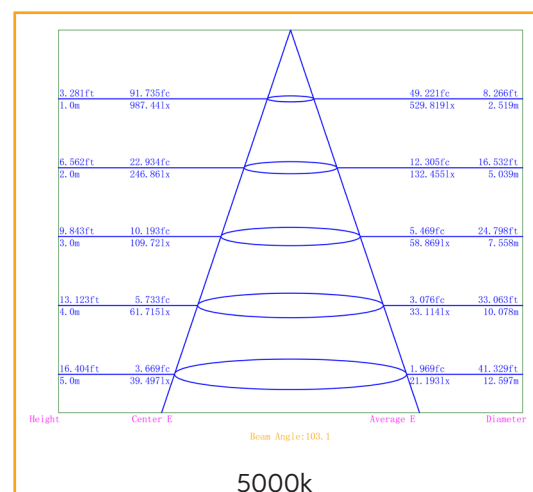

24 Watt Recessed Round Light

Product Code:

RS-RR5

The Redilight 24 Watt Recessed Round Light is designed with emphasis on both aesthetics and performance.

A superior finish and the exceptional performance of SMD LEDs produces a long-lasting light to suit almost any application.

Specifications

Construction	Aluminium
Finish	White Powder Coated
LED	SMD
Number of LEDs	120
Drive voltage	29~32VDC constant current
Power	24 Watt
Lumens	Up to 2600Lm
Colour Range	3000k or 5000k
Average Life	>50,000hrs
Beam Angle	120°
Environment Conditions	IP20
Light Engine	Ceramic Substrate with aluminium PCB
Size	Overall 330mm, Cut out 300mm
Warranty	7 years
Diffuser	Acrylic (PMMA)
CRI	82

Photometric Data

Dimensions