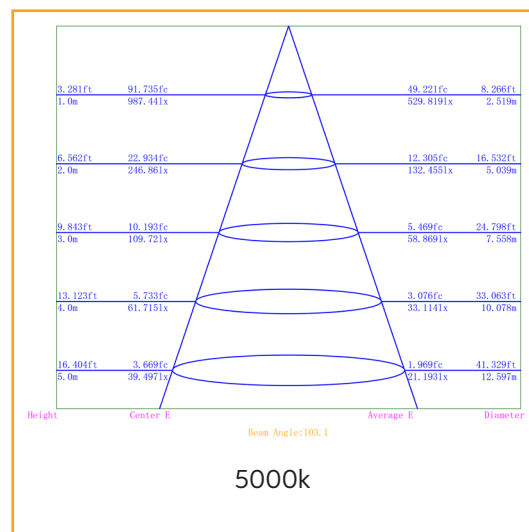

### Product Code:

RS-RS5

The Redilight 24 Watt Recessed Square Light is designed with emphasis on both aesthetics and performance.

A superior finish and the exceptional performance of SMD LEDs produces a long-lasting light to suit almost any application.

### Specifications

Construction	Aluminium
Finish	White Powder Coated
LED	SMD
Number of LEDs	120
Drive voltage	29~32VDC constant current
Power	24 Watt
Lumens	Up to 2600Lm
Colour Range	5000k
Average Life	>50,000hrs
Beam Angle	120°
Environment Conditions	IP20
Light Engine	Ceramic Substrate with aluminium PCB
Size	Overall 330x330mm, Cut out 300x300mm
Warranty	7 years
Diffuser	Acrylic (PMMA)
CRI	82

### Photometric Data

### Dimensions