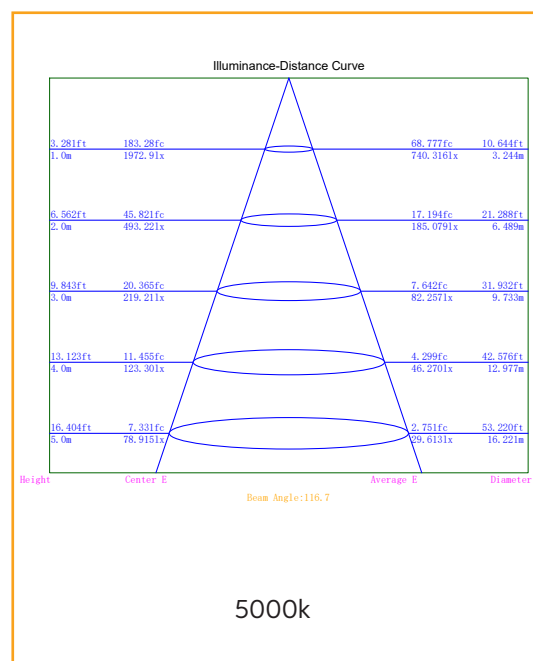

48 Watt 900x600 Light

Product Code:

RS-9x6RS5

The Redilight 48 Watt 900x600 Rectangular Light is designed for larger areas or work spaces in the home or office

There are two mounting options - the standard spring clips for recessed mounting, or the optional surface mount frame (RS-SF96).

Specifications

Construction	Aluminium
Finish	White Powder Coated
LED	SMD
Number of LEDs	240
Drive voltage	29~32VDC constant current
Power	48 Watt
Lumens	Up to 3800Lm
Colour Range	5000k
Average Life	>50,000hrs
Beam Angle	120°
Environment Conditions	IP20
Light Engine	Ceramic Substrate with aluminium PCB
Size	Overall 895x595mm, Cut out 870x570mm
Warranty	5 years
Diffuser	Acrylic (PMMA)
CRI	80

Photometric Data

Dimensions

Recessed Clip