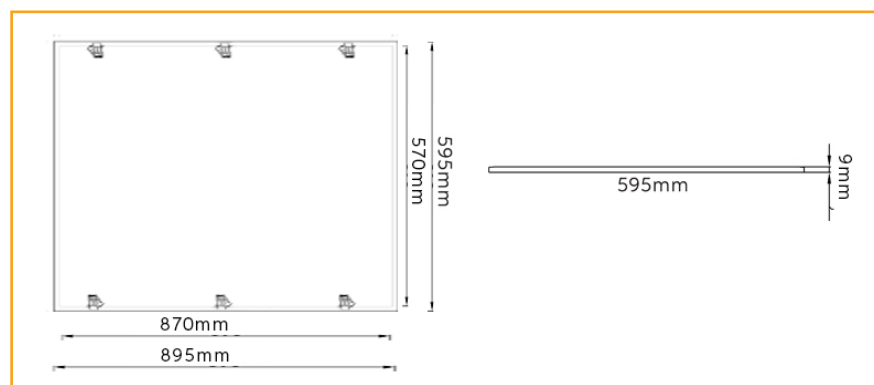

48 Watt 900x600 Light

Product Code:

RS-9x6RS5

The Redilight 48 Watt 900x600 Rectangular Light is designed for larger areas or work spaces in the home or office

There are two mounting options - the standard spring clips for recessed mounting, or the optional surface mount frame (RS-SF96).

Specifications

Construction	Aluminium
Finish	White Powder Coated
LED	SMD
Number of LEDs	240
Drive voltage	29~32VDC constant current
Power	48 Watt
Lumens	Up to 3800Lm
Colour Range	5000k
Average Life	>50,000hrs
Beam Angle	120°
Environment Conditions	IP20
Light Engine	Ceramic Substrate with aluminium PCB
Size	Overall 895x595mm, Cut out 870x570mm
Warranty	5 years
Diffuser	Acrylic (PMMA)
CRI	80

Photometric Data

Dimensions

Recessed Clip