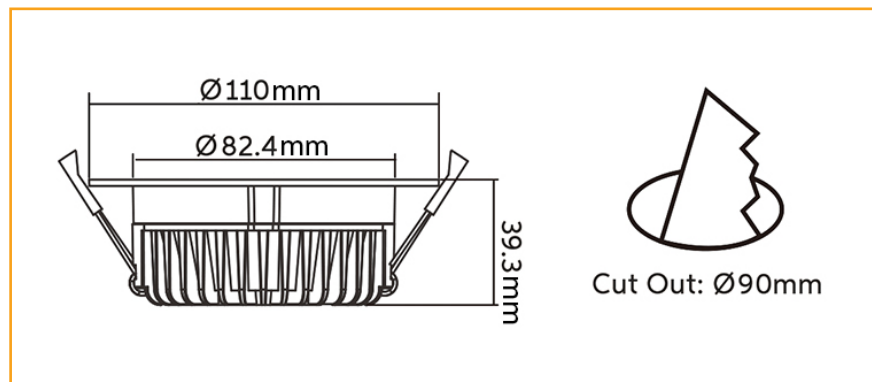

6 Watt Recessed Round Light

Product Code:

RS-SRR5

The Redilight 6 Watt Recessed Round Light is designed with emphasis on both aesthetics and quality.

A superior finish and the exceptional performance of SMD LEDs produces a long-lasting light to suit almost any application.

Note: The splitter box is to be used in conjunction with Redilight 6 Watt lights ONLY. The lights plug into the splitter box to create a 12 or 24 watt load before plugging into the Redilight Driver.

Specifications

Construction	Aluminium
Finish	White Powder Coated
LED	SMD
Number of LEDs	30
Drive voltage	29-32VDC constant current
Power	6 Watt
Lumens	Up to 700Lm
Colour Range	5000k
Average Life	>50,000hrs
Beam Angle	120°
Environment Conditions	IP20
Light Engine	Ceramic Substrate with aluminium PCB
Size	Overall 110mm, Cut out 90mm
Warranty	7 years
Diffuser	Acrylic (PMMA)
CRI	82

Dimensions

Photometric Data