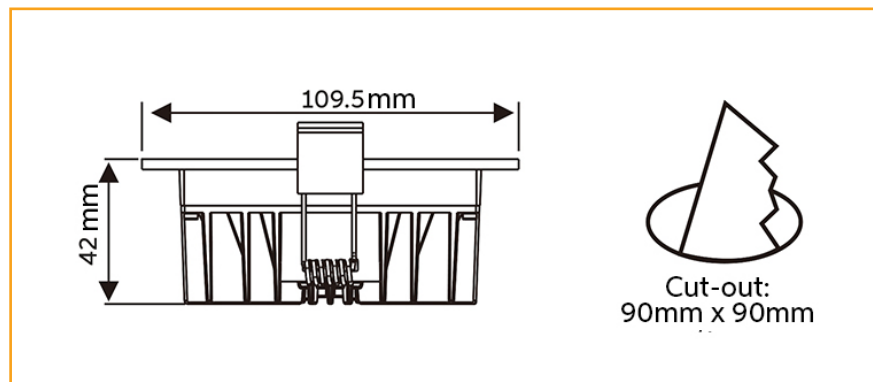

### Product Code:

RS-SRS5

The Redilight 6 Watt Recessed Square Light is designed with emphasis on both aesthetics and quality.

A superior finish and the exceptional performance of SMD LEDs produces a long-lasting light to suit almost any application.

Note: The splitter box is to be used in conjunction with Redilight 6 Watt lights ONLY. The lights plug into the splitter box to create a 12 or 24 watt load before plugging into the Redilight Driver.

### Specifications

Construction	Aluminium
Finish	White Powder Coated
LED	SMD
Number of LEDs	30
Drive voltage	29-32VDC constant current
Power	6 Watt
Lumens	Up to 700Lm
Colour Range	5000k
Average Life	>50,000hrs
Beam Angle	120°
Environment Conditions	IP20
Light Engine	Ceramic Substrate with aluminium PCB
Size	Overall 109x109mm, Cut out 90x90mm
Warranty	7 years
Diffuser	Acrylic (PMMA)
CRI	82

### Dimensions