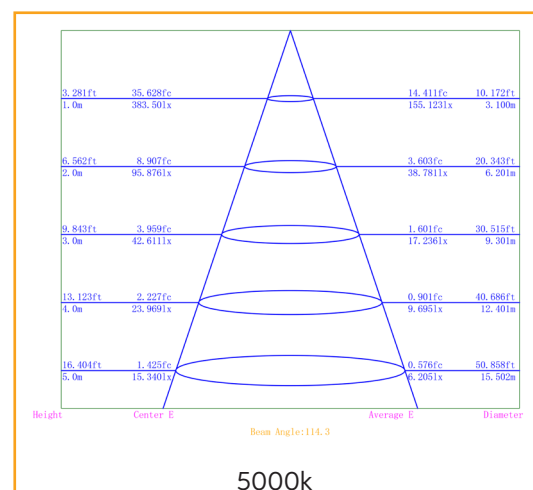

12 Watt Recessed Round Light

Product Code:

RS-MRR5

The Redilight 12 Watt Recessed Round Light is designed with emphasis on both aesthetics and performance.

It is the perfect size for smaller rooms such as hallways, changing rooms, bathrooms, ensuites or toilets.

Specifications

Construction	Aluminium
Finish	White Powder Coated
LED	SMD
Number of LEDs	60
Drive voltage	DC30-40V
Power	12 Watt
Lumens	Up to 1200Lm
Colour Range	5000k
Average Life	>50,000hrs
Beam Angle	120°
Environment Conditions	IP40
Light Engine	Ceramic Substrate with aluminium PCB
Size	Overall 220mm, Cut out 200mm
Warranty	7 years
Diffuser	Acrylic (PMMA)
CRI	82

Photometric Data

Dimensions